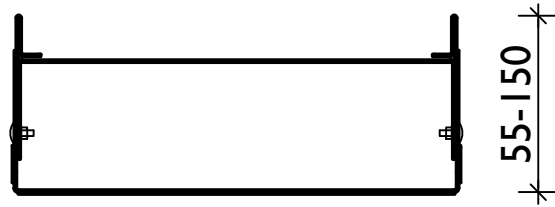

BG-FA RB 230

---

230

A horizontal dimension line with tick marks at both ends, indicating a width of 230.

55-150

A vertical dimension line with tick marks at both ends, indicating a height of 55-150.